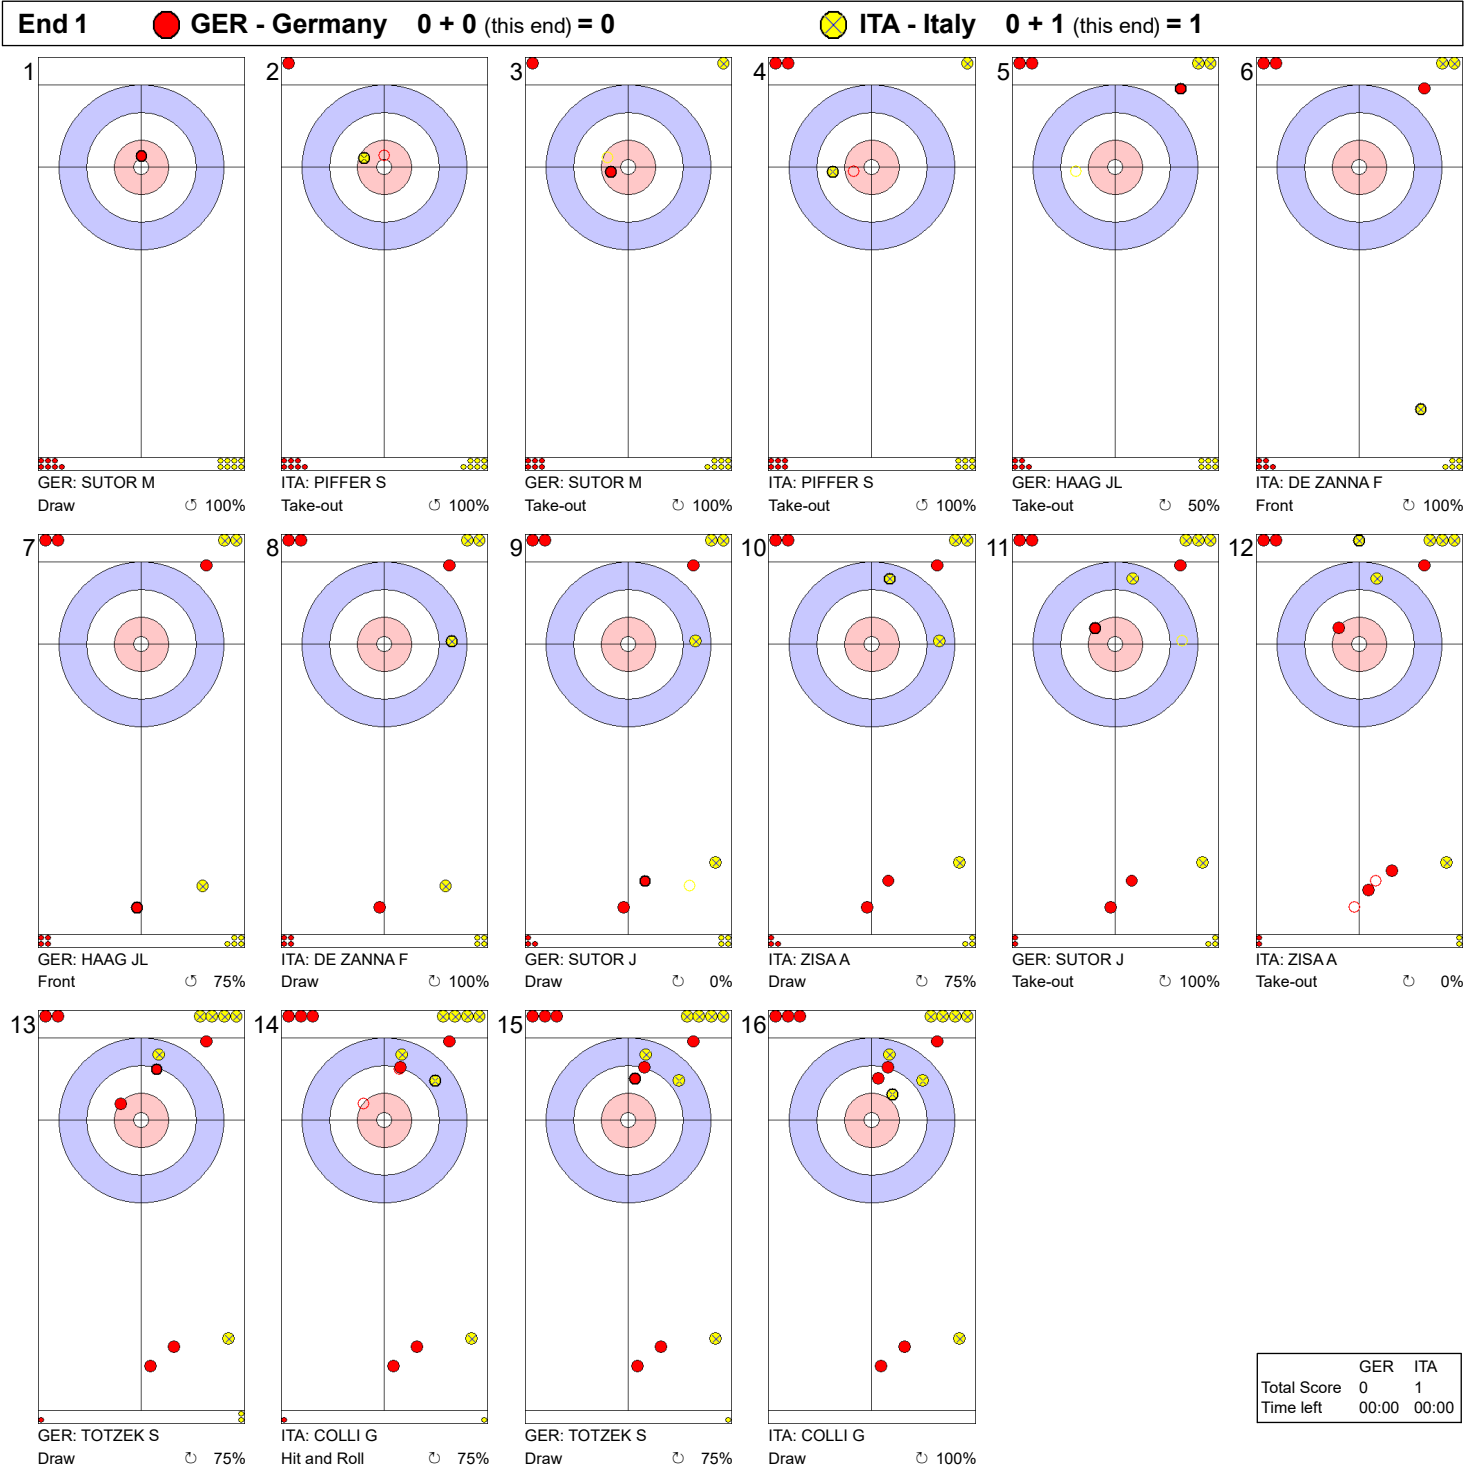

Game - Shot by Shot

Legend:
 Clockwise Counter-clockwise - Not considered

Game - Shot by Shot

Legend:
 ↻ Clockwise ↺ Counter-clockwise - Not considered

Game - Shot by Shot

End 3 ● **GER - Germany** 1 + 0 (this end) = 1 ● **ITA - Italy** 1 + 0 (this end) = 1

| | GER | ITA |
|-------------|-------|-------|
| Total Score | 1 | 1 |
| Time left | 00:00 | 00:00 |

Legend:
 ↻ Clockwise ↺ Counter-clockwise - Not considered

Game - Shot by Shot

Legend:
 ↻ Clockwise ↺ Counter-clockwise - Not considered

Game - Shot by Shot

Legend:
 ⤵ Clockwise ⤴ Counter-clockwise - Not considered

Game - Shot by Shot

End 6 ● GER - Germany 3 + 0 (this end) = 3 ● ITA - Italy 3 + 1 (this end) = 4

| | GER | ITA |
|-------------|-------|-------|
| Total Score | 3 | 4 |
| Time left | 00:00 | 00:00 |

Game - Shot by Shot

Legend:
 ↻ Clockwise ↺ Counter-clockwise - Not considered

Game - Shot by Shot

End 8 ● GER - Germany 5 + 0 (this end) = 5 ● ITA - Italy 4 + 2 (this end) = 6

| | GER | ITA |
|-------------|-------|-------|
| Total Score | 5 | 6 |
| Time left | 00:00 | 00:00 |