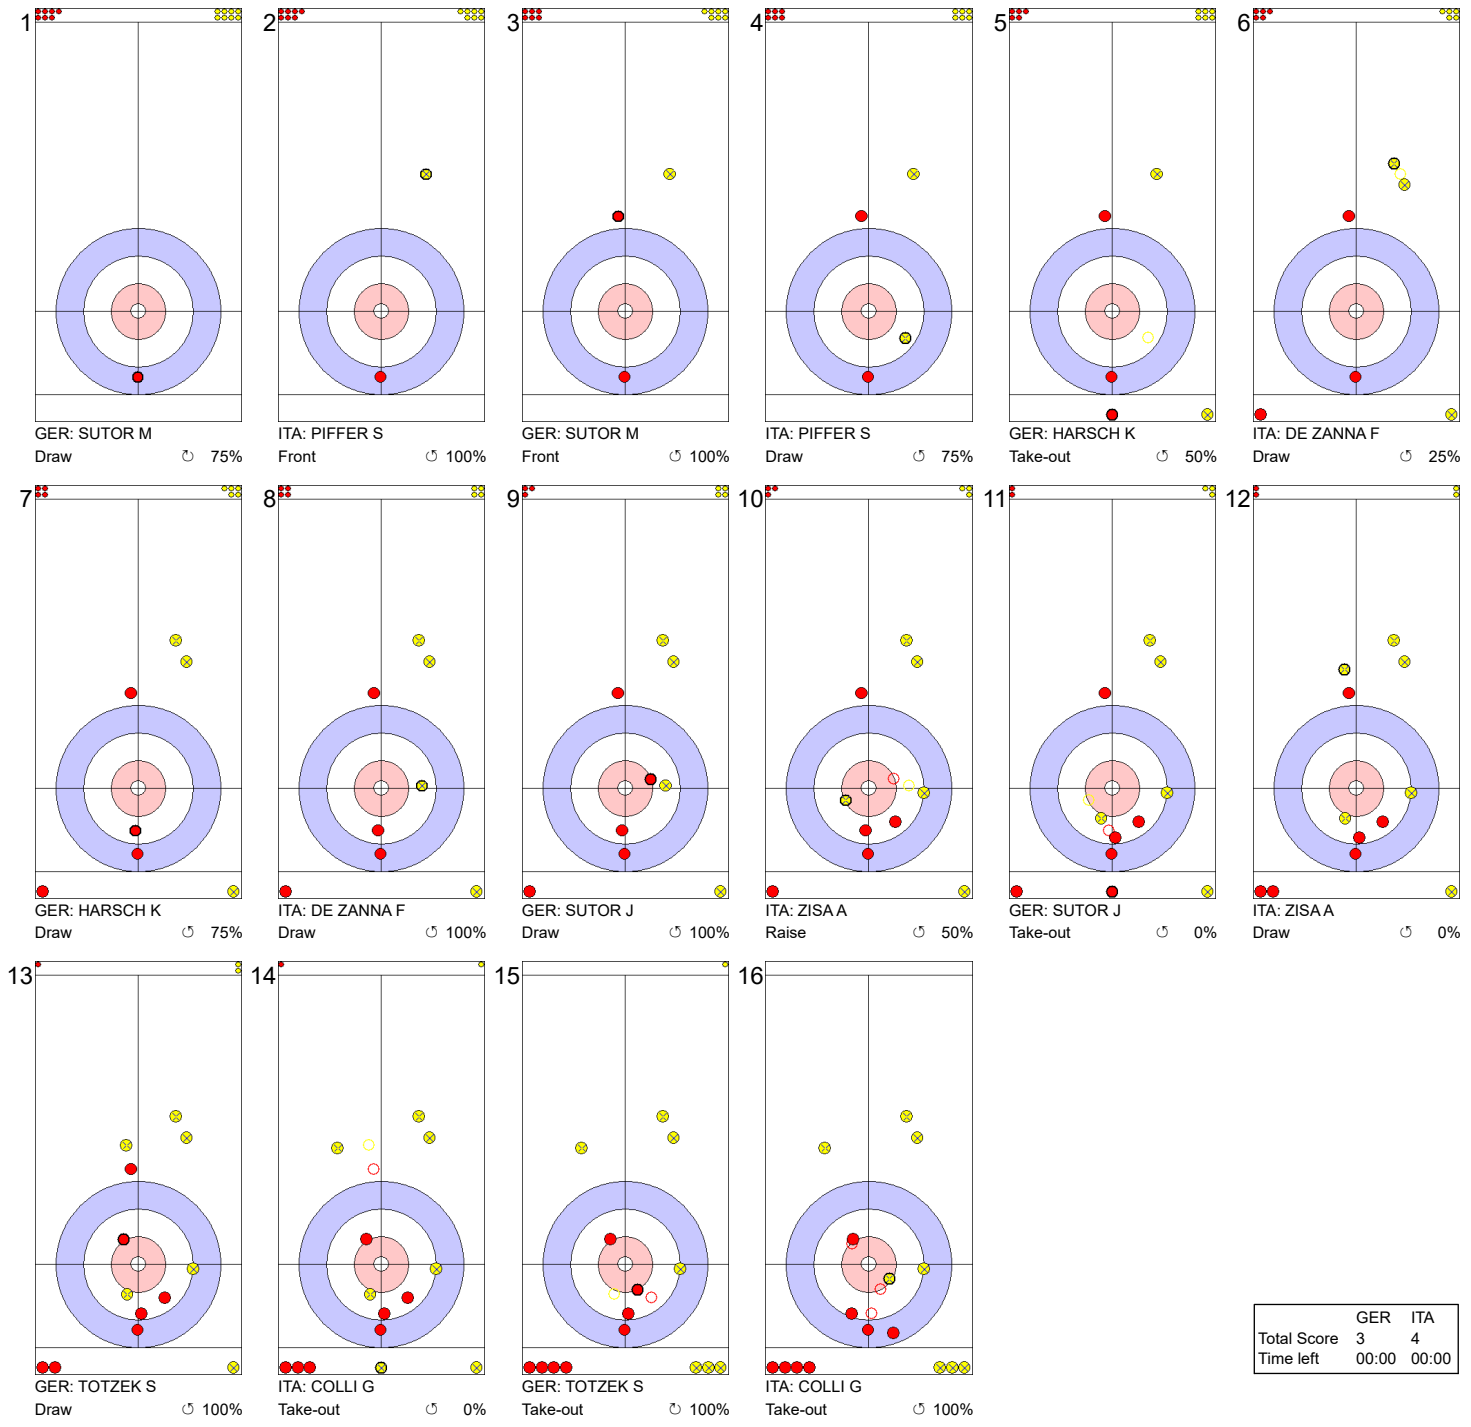

Game - Shot by Shot

Legend:
 Clockwise Counter-clockwise - Not considered

Game - Shot by Shot

Legend:
 ↻ Clockwise ↺ Counter-clockwise - Not considered

Game - Shot by Shot

End 3 ● **GER - Germany** 1 + 0 (this end) = 1 ● **ITA - Italy** 1 + 0 (this end) = 1

| | GER | ITA |
|-------------|-------|-------|
| Total Score | 1 | 1 |
| Time left | 00:00 | 00:00 |

Legend:
 ↻ Clockwise ↺ Counter-clockwise - Not considered

Game - Shot by Shot

Legend:
 ↻ Clockwise ↺ Counter-clockwise - Not considered

Game - Shot by Shot

Legend:
 ⤵ Clockwise ⤴ Counter-clockwise - Not considered

Game - Shot by Shot

End 6 ● GER - Germany 3 + 0 (this end) = 3 ● ITA - Italy 3 + 1 (this end) = 4

| | GER | ITA |
|-------------|-------|-------|
| Total Score | 3 | 4 |
| Time left | 00:00 | 00:00 |

Game - Shot by Shot

Legend:
 ↻ Clockwise ↺ Counter-clockwise - Not considered

Game - Shot by Shot

End 8 ● GER - Germany 5 + 0 (this end) = 5 ● ITA - Italy 4 + 2 (this end) = 6

| | GER | ITA |
|-------------|-------|-------|
| Total Score | 5 | 6 |
| Time left | 00:00 | 00:00 |