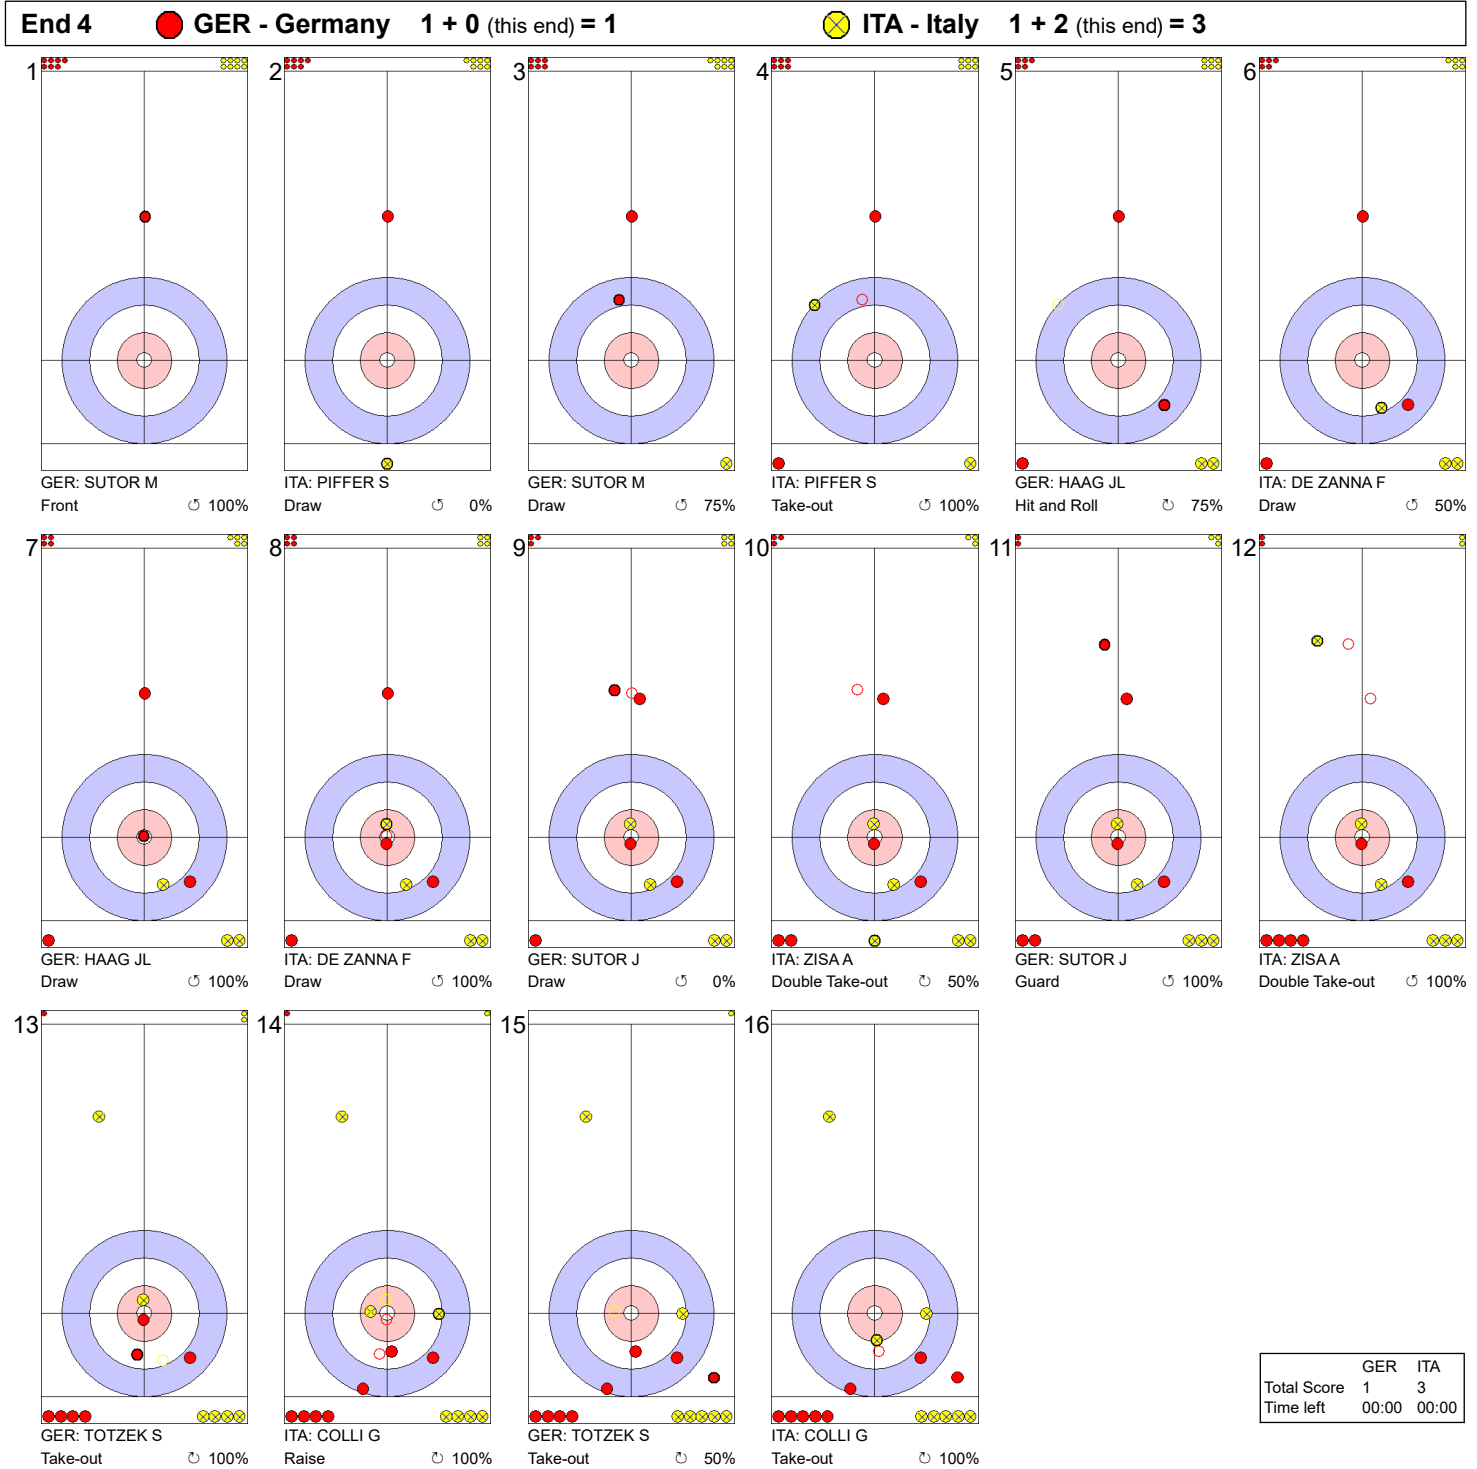

Game - Shot by Shot

Legend:
 Clockwise Counter-clockwise - Not considered

Game - Shot by Shot

Legend:
 ↻ Clockwise ↺ Counter-clockwise - Not considered

Game - Shot by Shot

End 3 ● **GER - Germany** 1 + 0 (this end) = 1 ● **ITA - Italy** 1 + 0 (this end) = 1

| | GER | ITA |
|-------------|-------|-------|
| Total Score | 1 | 1 |
| Time left | 00:00 | 00:00 |

Legend:
 ↻ Clockwise ↺ Counter-clockwise - Not considered

Game - Shot by Shot

Legend:
 ↻ Clockwise ↺ Counter-clockwise - Not considered

Game - Shot by Shot

Legend:
 ⤵ Clockwise ⤴ Counter-clockwise - Not considered

Game - Shot by Shot

End 6 ● GER - Germany 3 + 0 (this end) = 3 ● ITA - Italy 3 + 1 (this end) = 4

| | GER | ITA |
|-------------|-------|-------|
| Total Score | 3 | 4 |
| Time left | 00:00 | 00:00 |

Game - Shot by Shot

Legend:
 ↻ Clockwise ↺ Counter-clockwise - Not considered

Game - Shot by Shot

End 8 ● GER - Germany 5 + 0 (this end) = 5 ● ITA - Italy 4 + 2 (this end) = 6

| | GER | ITA |
|-------------|-------|-------|
| Total Score | 5 | 6 |
| Time left | 00:00 | 00:00 |