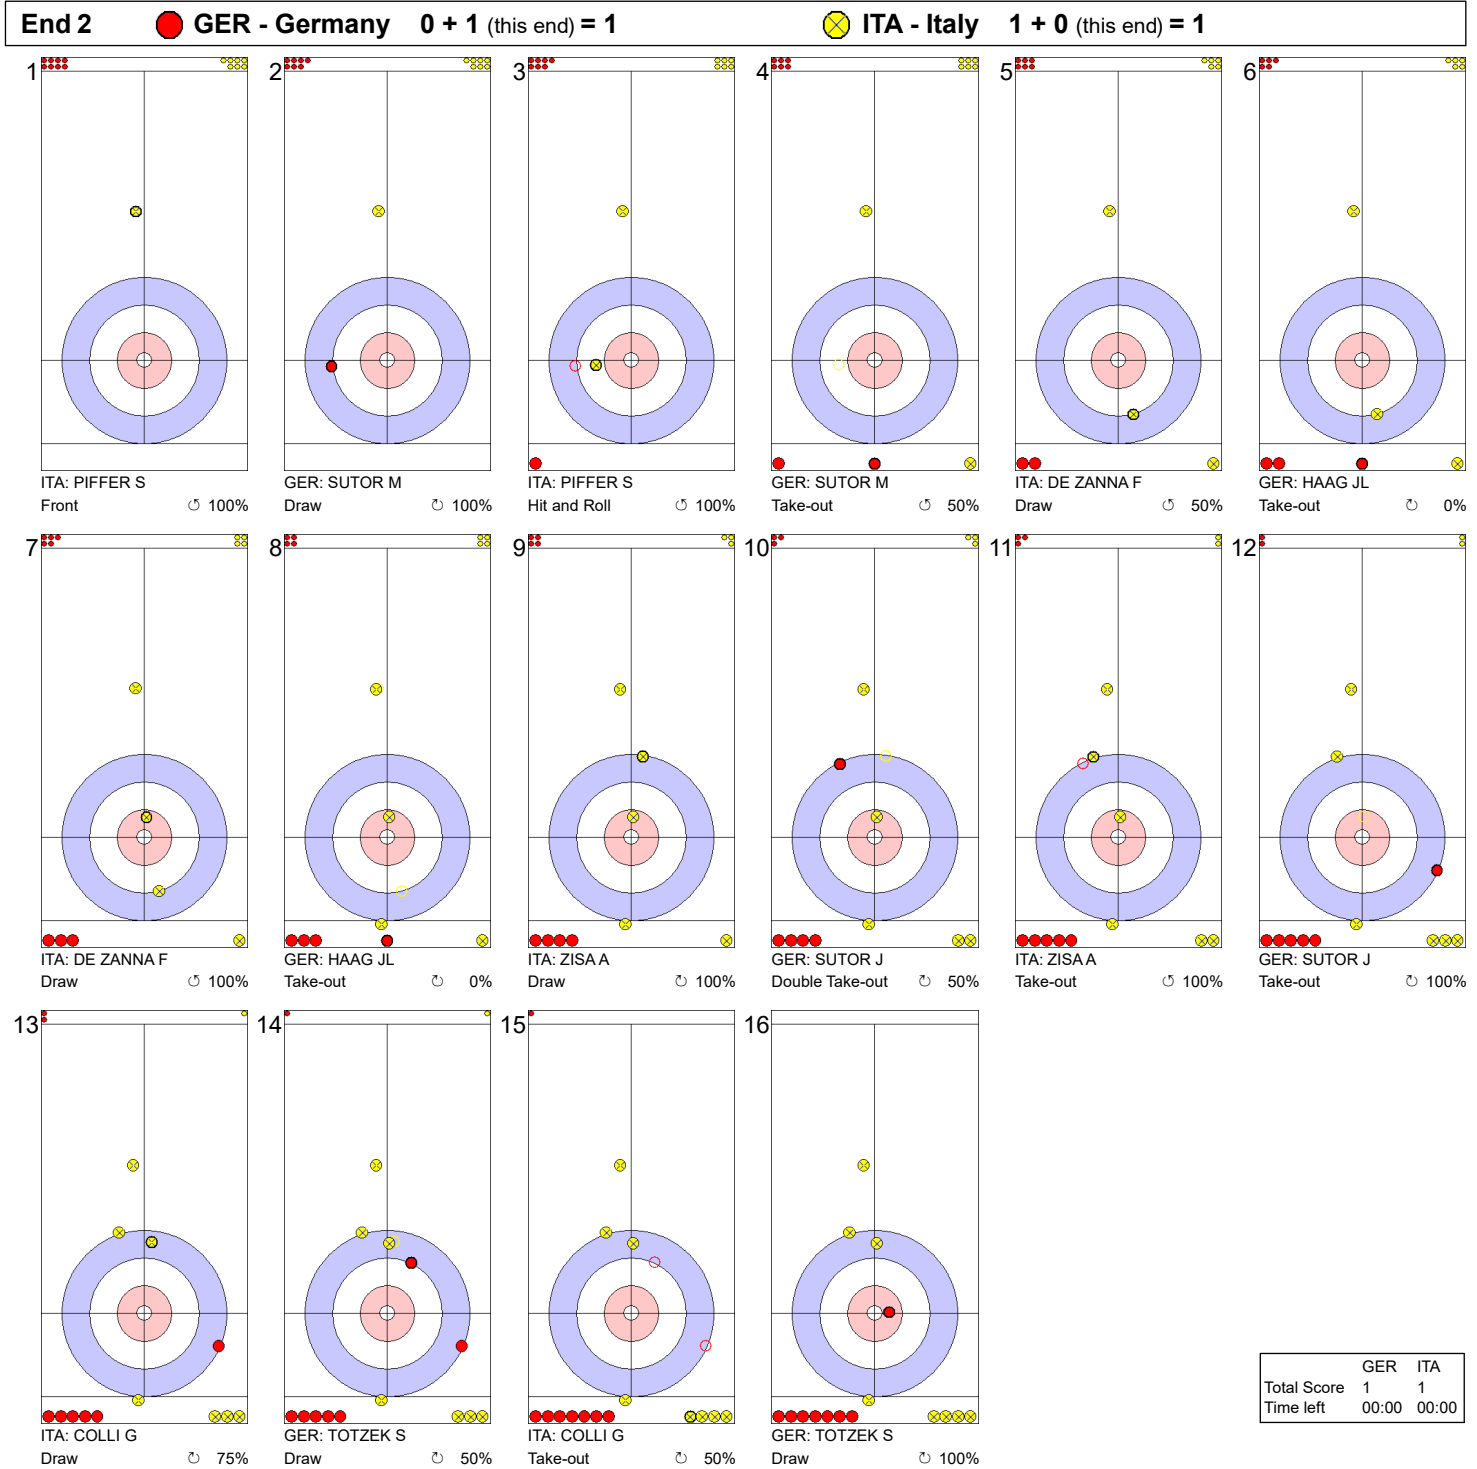

Game - Shot by Shot

Legend:
 Clockwise Counter-clockwise - Not considered

Game - Shot by Shot

Legend:
 ↻ Clockwise ↺ Counter-clockwise - Not considered

Game - Shot by Shot

End 3 ● **GER - Germany** 1 + 0 (this end) = 1 ● **ITA - Italy** 1 + 0 (this end) = 1

| | GER | ITA |
|-------------|-------|-------|
| Total Score | 1 | 1 |
| Time left | 00:00 | 00:00 |

Legend:
 ↻ Clockwise ↺ Counter-clockwise - Not considered

Game - Shot by Shot

Legend:
 ↻ Clockwise ↺ Counter-clockwise - Not considered

Game - Shot by Shot

Legend:
 ⤵ Clockwise ⤴ Counter-clockwise - Not considered

Game - Shot by Shot

End 6 ● GER - Germany 3 + 0 (this end) = 3 ● ITA - Italy 3 + 1 (this end) = 4

| | GER | ITA |
|-------------|-------|-------|
| Total Score | 3 | 4 |
| Time left | 00:00 | 00:00 |

Game - Shot by Shot

Legend:
 ↻ Clockwise ↺ Counter-clockwise - Not considered

Game - Shot by Shot

End 8 ● GER - Germany 5 + 0 (this end) = 5 ● ITA - Italy 4 + 2 (this end) = 6

| | GER | ITA |
|-------------|-------|-------|
| Total Score | 5 | 6 |
| Time left | 00:00 | 00:00 |