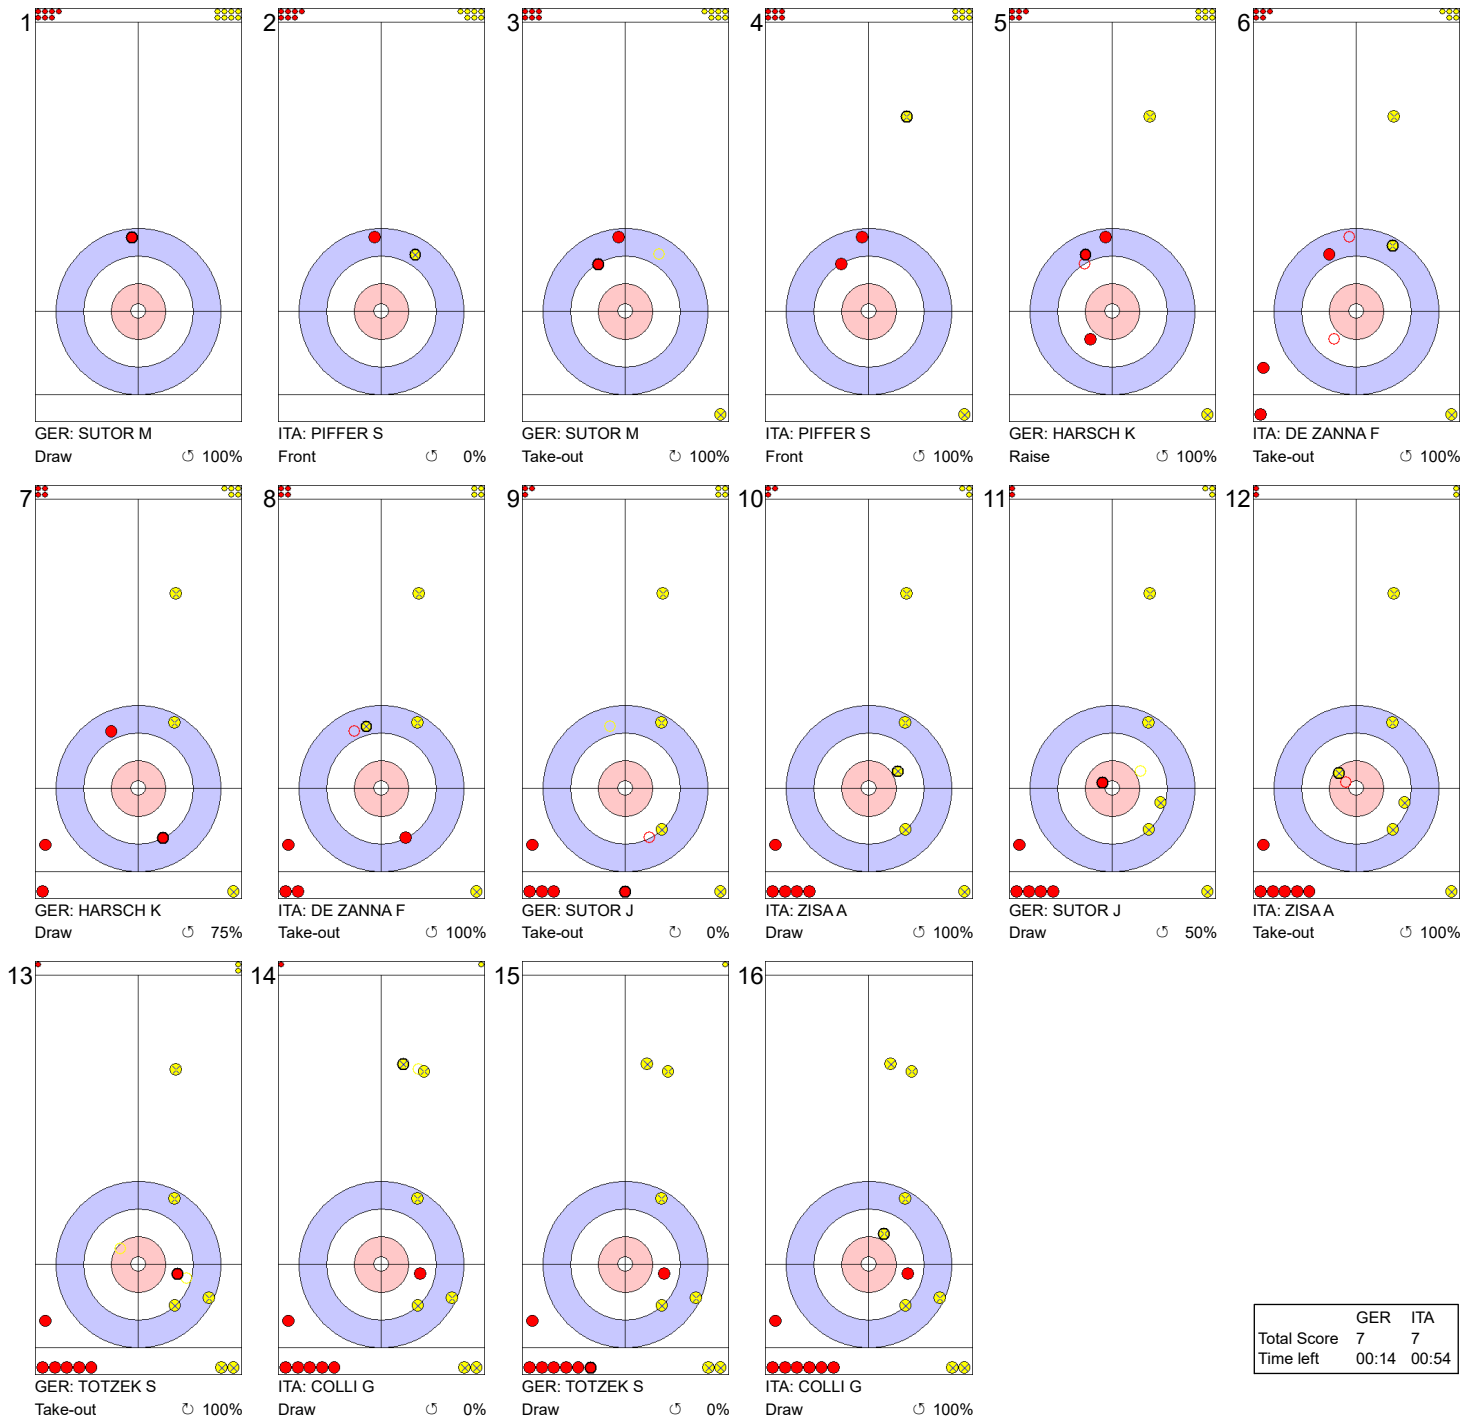

Game - Shot by Shot

Legend:
 ↻ Clockwise ↺ Counter-clockwise - Not considered

Game - Shot by Shot

End 8 ● GER - Germany 5 + 0 (this end) = 5 ● ITA - Italy 4 + 2 (this end) = 6

| | GER | ITA |
|-------------|-------|-------|
| Total Score | 5 | 6 |
| Time left | 00:00 | 00:00 |

Legend:
 ↻ Clockwise ↺ Counter-clockwise - Not considered

Game - Shot by Shot

Legend:
 ↻ Clockwise ↺ Counter-clockwise - Not considered

Game - Shot by Shot

End 10 ● GER - Germany 7 + 0 (this end) = 7 ● ITA - Italy 6 + 1 (this end) = 7

| | GER | ITA |
|-------------|-------|-------|
| Total Score | 7 | 7 |
| Time left | 00:14 | 00:54 |

Legend:
 ↻ Clockwise ↺ Counter-clockwise - Not considered

Game - Shot by Shot

End 11 ● **GER - Germany 7 + 2 (this end) = 9** ● **ITA - Italy 7 + 0 (this end) = 7**

| | GER | ITA |
|-------------|-------|-------|
| Total Score | 9 | 7 |
| Time left | 01:58 | 01:53 |

Legend:
 ↻ Clockwise ↺ Counter-clockwise - Not considered