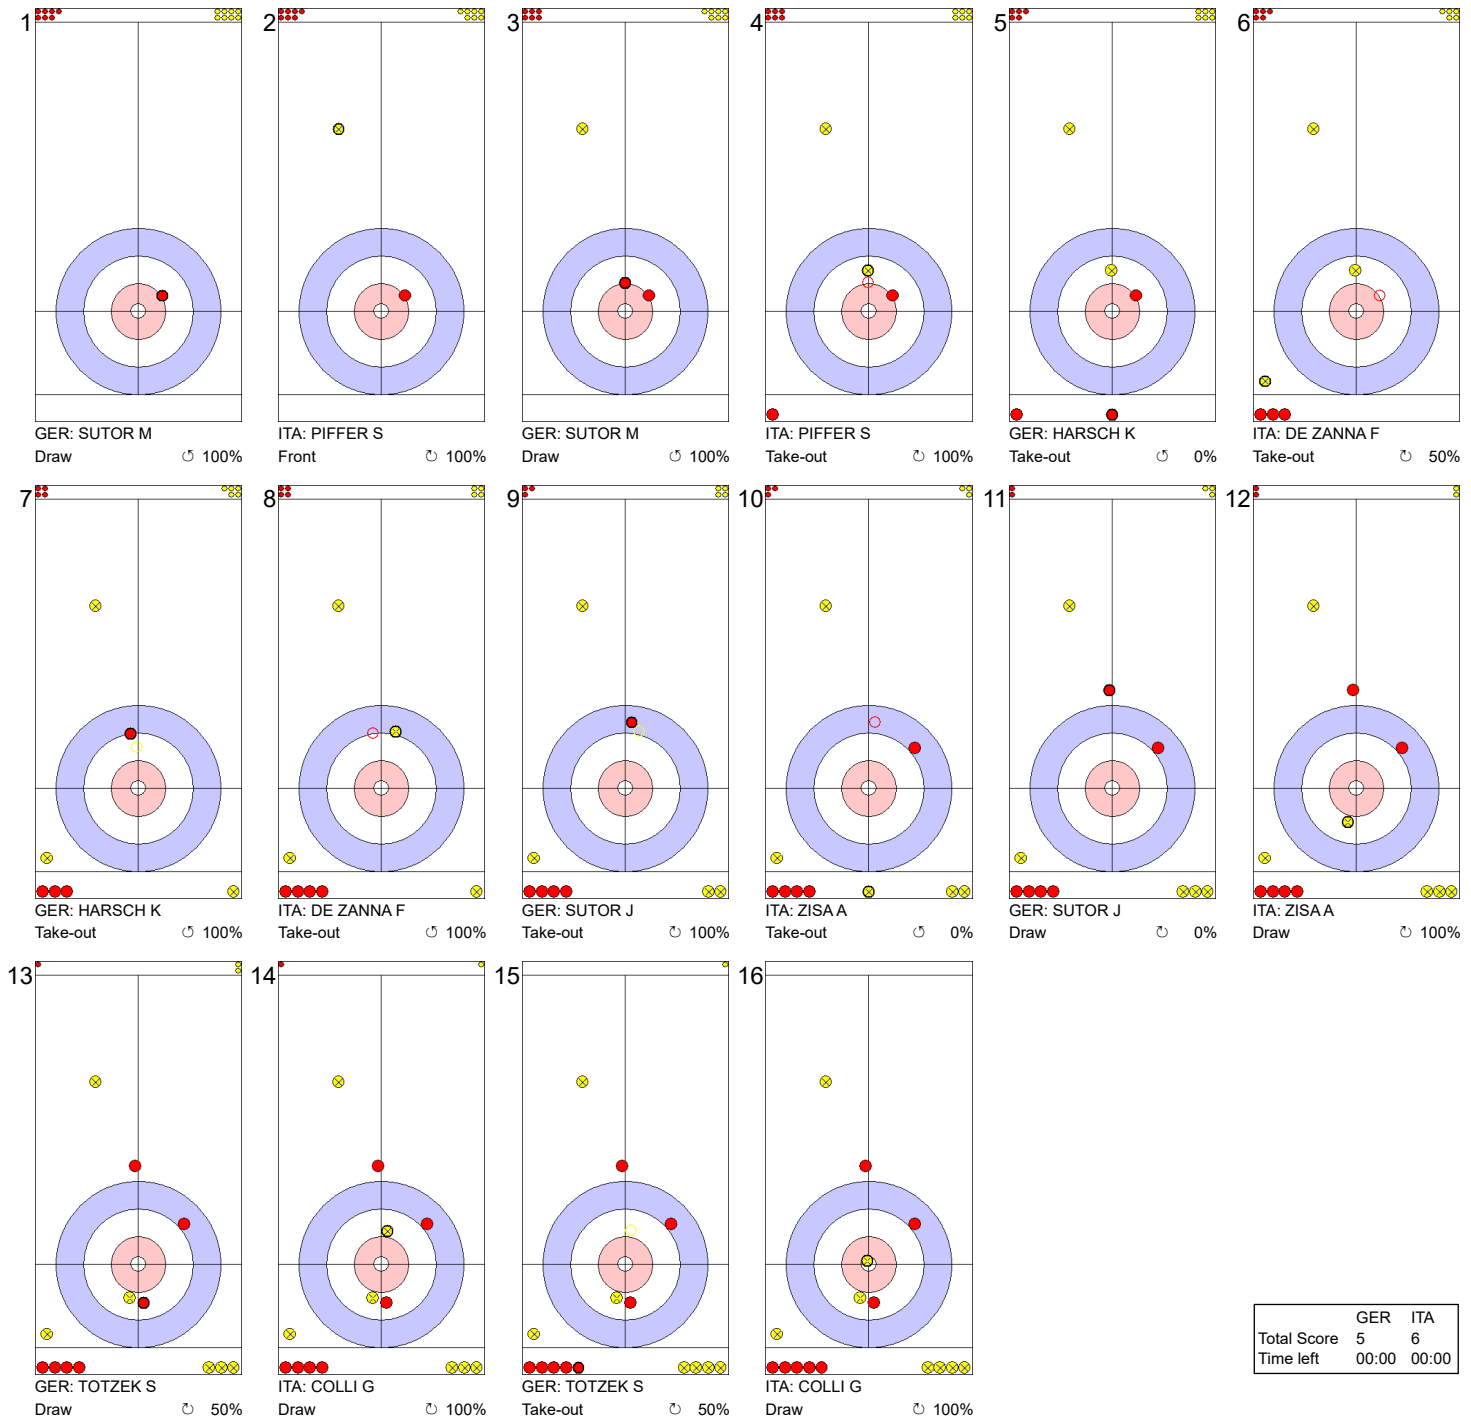

Game - Shot by Shot

Legend:
 ↻ Clockwise ↺ Counter-clockwise - Not considered

Game - Shot by Shot

End 8 ● GER - Germany 5 + 0 (this end) = 5 ● ITA - Italy 4 + 2 (this end) = 6

| | GER | ITA |
|-------------|-------|-------|
| Total Score | 5 | 6 |
| Time left | 00:00 | 00:00 |

Legend:
 ↻ Clockwise ↺ Counter-clockwise - Not considered

Game - Shot by Shot

Legend:
 ↻ Clockwise ↺ Counter-clockwise - Not considered

Game - Shot by Shot

End 10 ● GER - Germany 7 + 0 (this end) = 7 ● ITA - Italy 6 + 1 (this end) = 7

| | GER | ITA |
|-------------|-------|-------|
| Total Score | 7 | 7 |
| Time left | 00:14 | 00:54 |

Legend:
 ↻ Clockwise ↺ Counter-clockwise - Not considered

Game - Shot by Shot

End 11 ● **GER - Germany 7 + 2 (this end) = 9** ● **ITA - Italy 7 + 0 (this end) = 7**

| | GER | ITA |
|-------------|-------|-------|
| Total Score | 9 | 7 |
| Time left | 01:58 | 01:53 |

Legend:
 ↻ Clockwise ↺ Counter-clockwise - Not considered